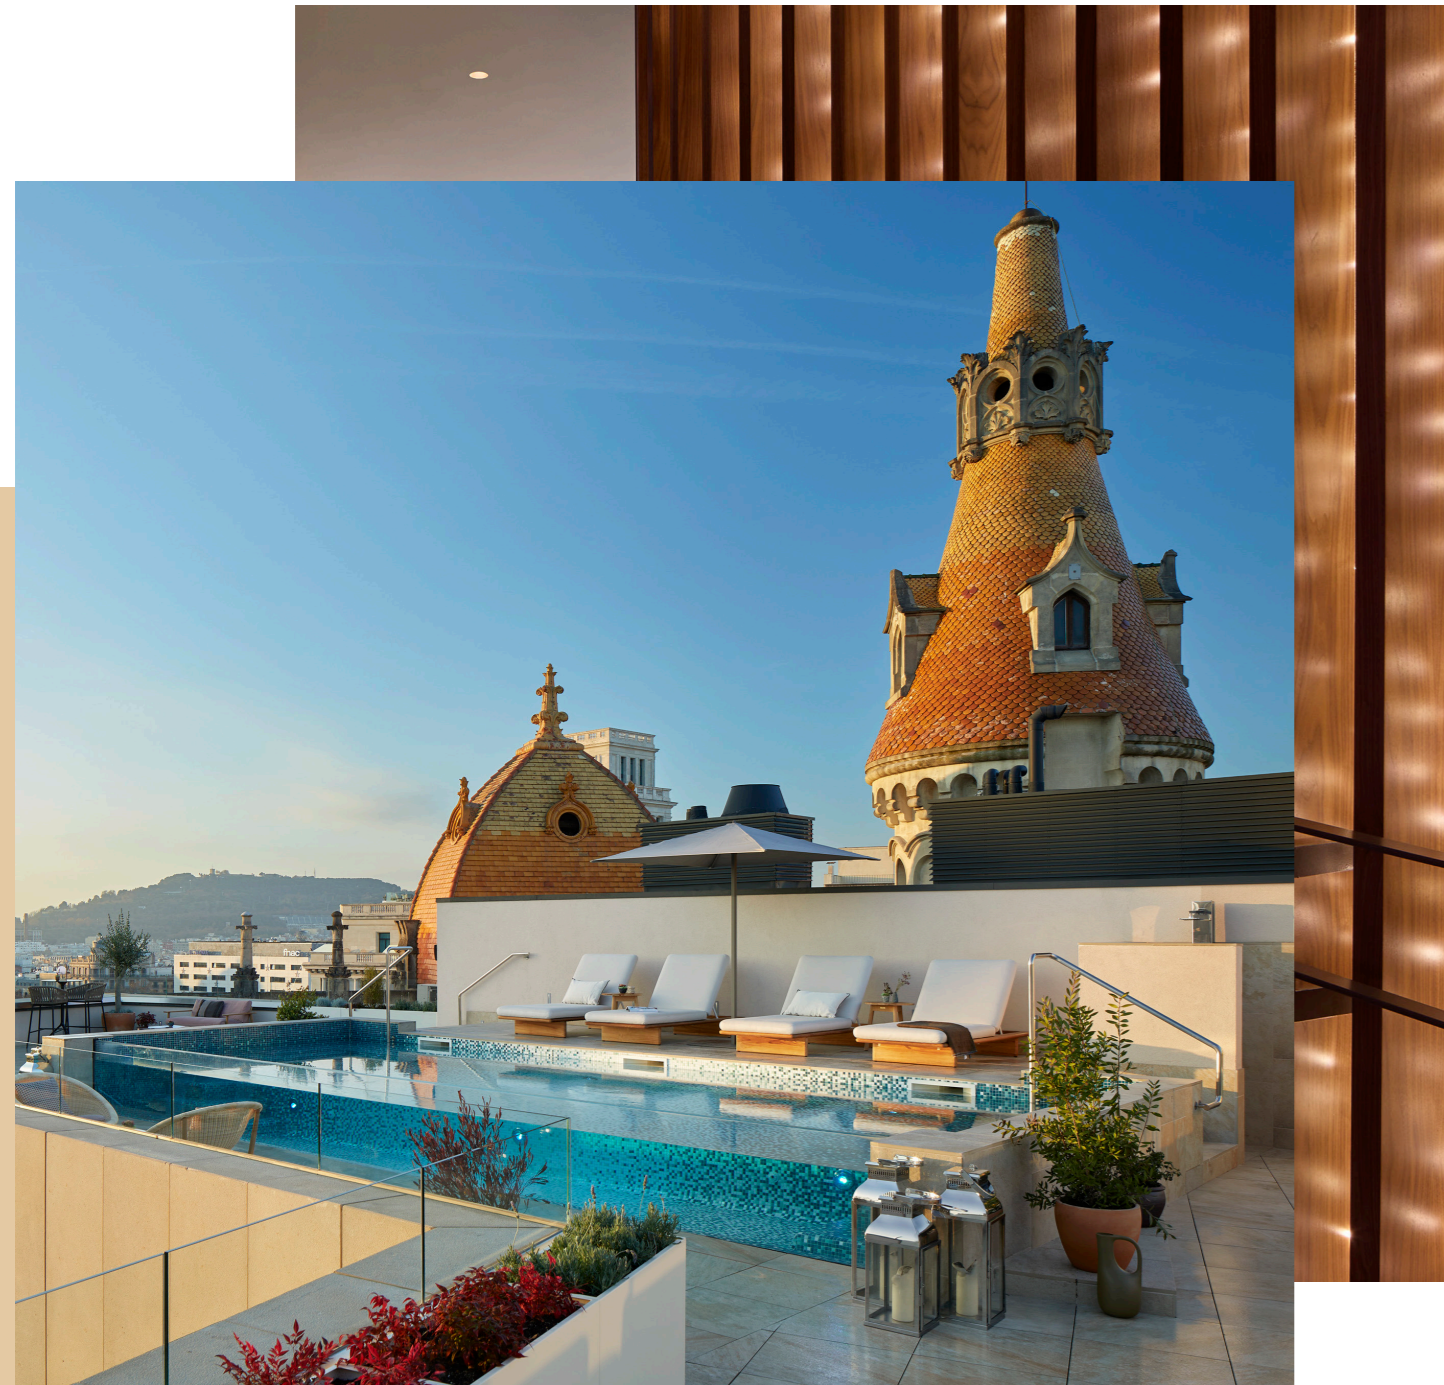

ME Barcelona

Recognized as the new flagship hotel within the contemporary luxury hotel industry, ME Barcelona has opened its doors to become a cultural hub in its destination.

Located at Passeig de Gràcia, this newly built 5-star hotel has arrived in the heart of the city. Close to places such as Casa Batlló, La Pedrera or the central Plaça Catalunya, it allows guests to discover the trendiest side of Barcelona.

The eclectic universe of Gaudí, the narrow streets and corners of the Gothic Quarter, the Boqueria market, or a quiet walk by the sea; ME Barcelona will introduce you to the avant-garde essence of the city.