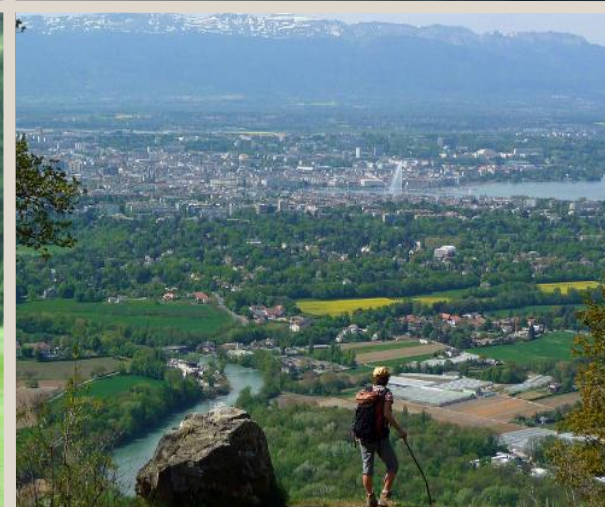

Grand Hotel Kempinski
Geneva

A Destination in itself!

The City's Largest 5* MICE
venue

Kempinski
HOTELIERS SINCE 1897

Reasons to select Geneva as your MICE destination

- 1. Easy Accessibility*
- 2. Mid-sized city enabling a 6-minute access from the airport to the city center*
- 3. Stunning environment, 1 hour away from ski stations and country vineyards*
- 4. Largest congress and exhibition capacity in Switzerland*
- 5. Inspiring business environment, safe destination, reputed sense of hospitality*

1. Easy access in the Heart of Europe

International airport with 130 direct flights

6 minutes: the shortest journey time in Europe from Geneva airport to the city center

2. One of Europe's most beautiful regions

The ideal environment for outdoor activities all year long

3. The largest congress and exhibition capacity in Switzerland An international, safe and welcoming city where decision-makers gather

Palexpo 106'000 m² (incl. the largest convention center – up to 2500 people) and 33 hotels with meeting facilities (3 to 5*)*