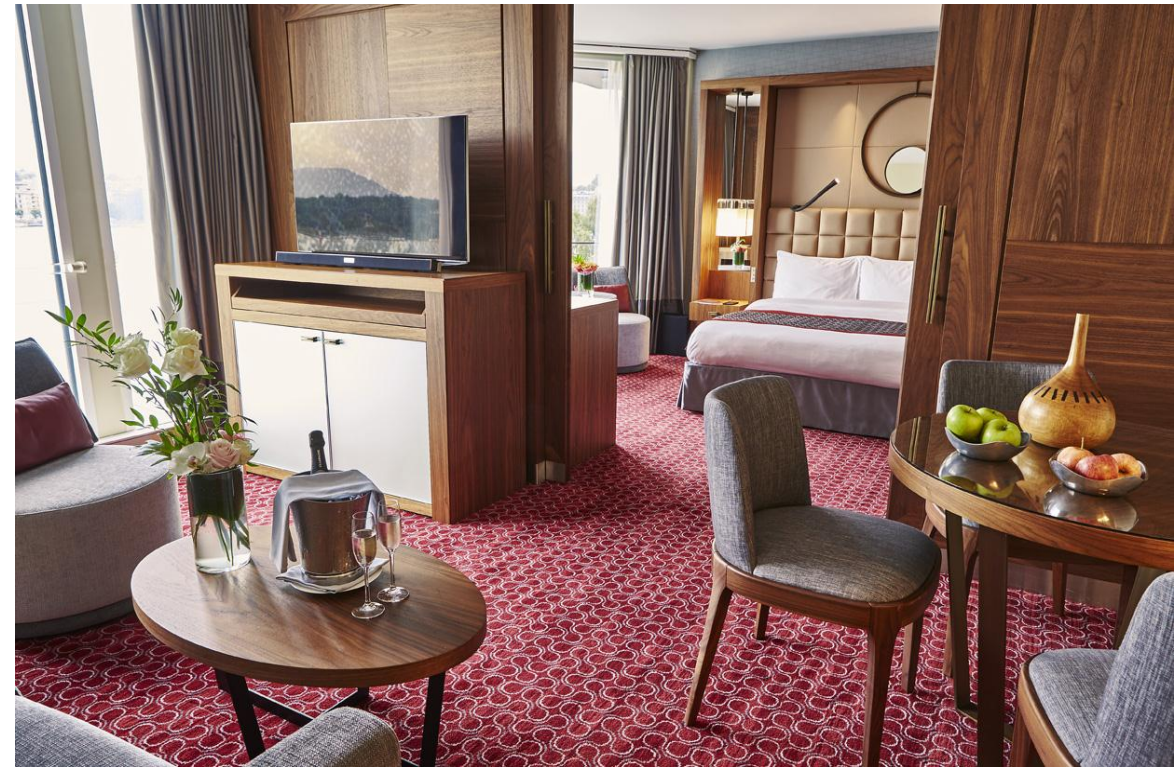

sibos

palexpo

SIHH

GENEVA
INTERNATIONAL
MOTOR
SHOW

EBACE

Reasons to select the Grand Hotel Kempinski Geneva

- 1. Privileged location with panoramic views of the Jet d'Eau, Mont-Blanc, French Alps*
- 2. The largest 5* room capacity in Switzerland with 412 rooms including 44 suites*
- 3. 13 flexible meeting rooms 10 of which offering natural daylight, splendid lake views and terraces overlooking the lake*
- 4. Restaurants and Bar with breathtaking views over the lake can be privatized for exclusive events*
- 5. A passion for European Luxury: Tailor-Made Service & Quality*
- 6. State-of-the-art leisure facilities including: a Spa, a Fitness, a Sauna & Hammam, and a heated indoor Pool*

1. A Privileged Location

Panoramic views of landmarks – Jet d’Eau, Mont-Blanc, and French Alps

2. Our Rooms & Suites

The largest 5 room capacity in Switzerland with 412 rooms including 44 suites*

Classic Category – 30 m² (320 ft²)

Deluxe Junior Suite, Lakeview – 70 m² (750 ft²)

Deluxe Parlo – 45 m² (485 ft²)

3. Our Meeting Rooms

Small or Large, Intimate or Strategic, Personal or Professional, all events have their place at our hotel.